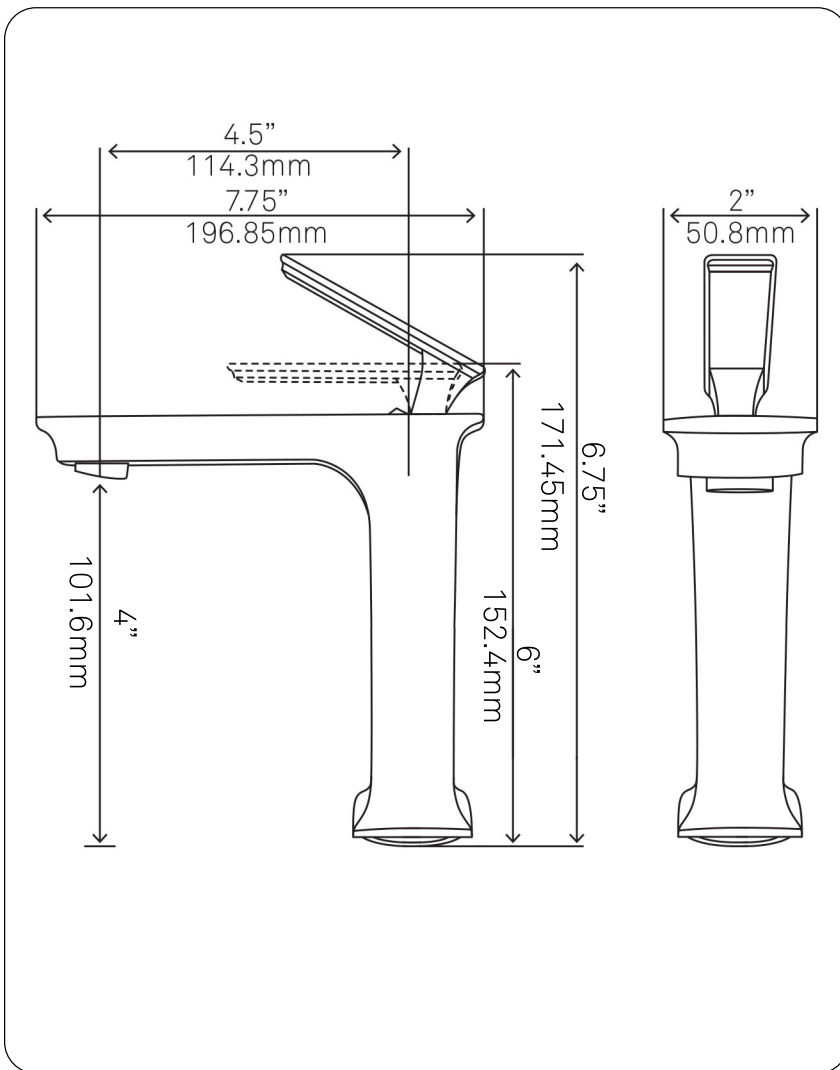

GF-368SMB EVA
Single Lever Lav Faucet, Matte Black

Requested By: _____

Specific Features: _____

STANDARD SPECIFICATIONS:

- Matte black finish
- Single handle control
- Solid brass construction
- High pressure ceramic cartridge
- Single hole deck mount installation
- Mounting hardware included
- 1.5-inch diameter hole required
- Spout reach: 4.5-inches
- Spout height: 4-inches
- cUPC and AB1953 low lead compliant
- ASME A112.18.1-1-2011/CSA B125.1-11
- NSF 61 and NSF 372 certified

WARRANTY:

- Limited lifetime warranty
- See www.Novatto.com for details

COORDINATING ACCESSORIES:

- PUD-MB pop-up drain
- Glacier Ice Restoration and Sealer kit

NOTES

Novatto reserves the right (1) to make changes in specifications and materials, and (2) to change or discontinue models, both without notice or obligation. Dimensions are for reference only, see www.Novatto.com for finish options and product availability.